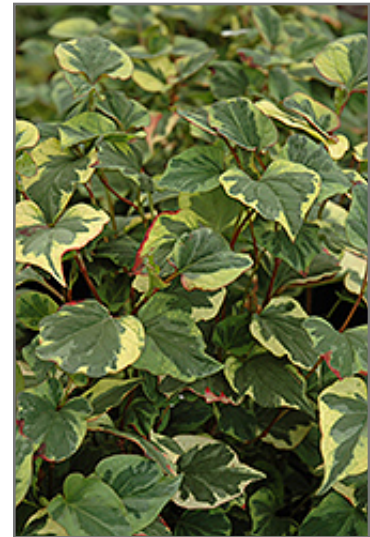

Variegated Chameleon Plant foliage
Photo courtesy of NetPS Plant Finder