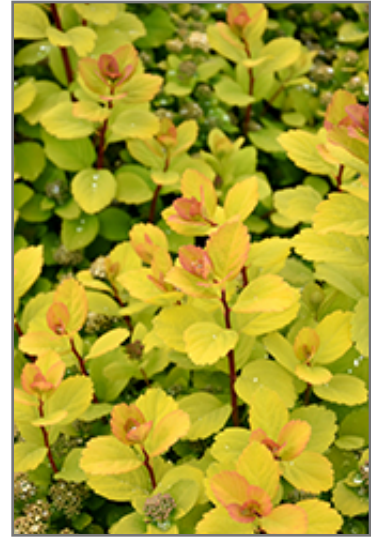

Planting & Growing

Glow Girl Birch Leaf Spirea will grow to be about 24 inches tall at maturity, with a spread of 24 inches. It tends to fill out right to the ground and therefore doesn't necessarily require facer plants in front. It grows at a medium rate, and under ideal conditions can be expected to live for approximately 20 years.

This shrub should only be grown in full sunlight. It prefers to grow in average to moist conditions, and shouldn't be allowed to dry out. It is not particular as to soil type or pH. It is highly tolerant of urban pollution and will even thrive in inner city environments. This is a selected variety of a species not originally from North America.

*Glow Girl Birch Leaf Spirea foliage
Photo courtesy of NetPS Plant Finder*