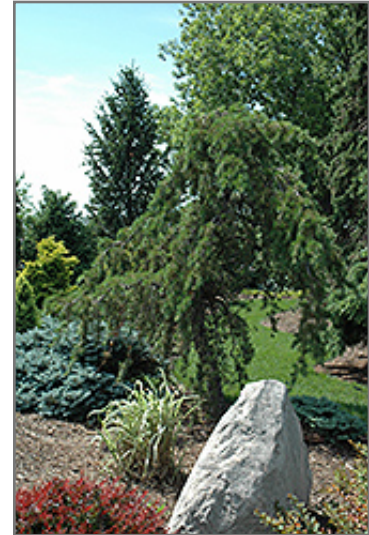

Uncle Fogy Jack Pine
Photo courtesy of NetPS Plant Finder